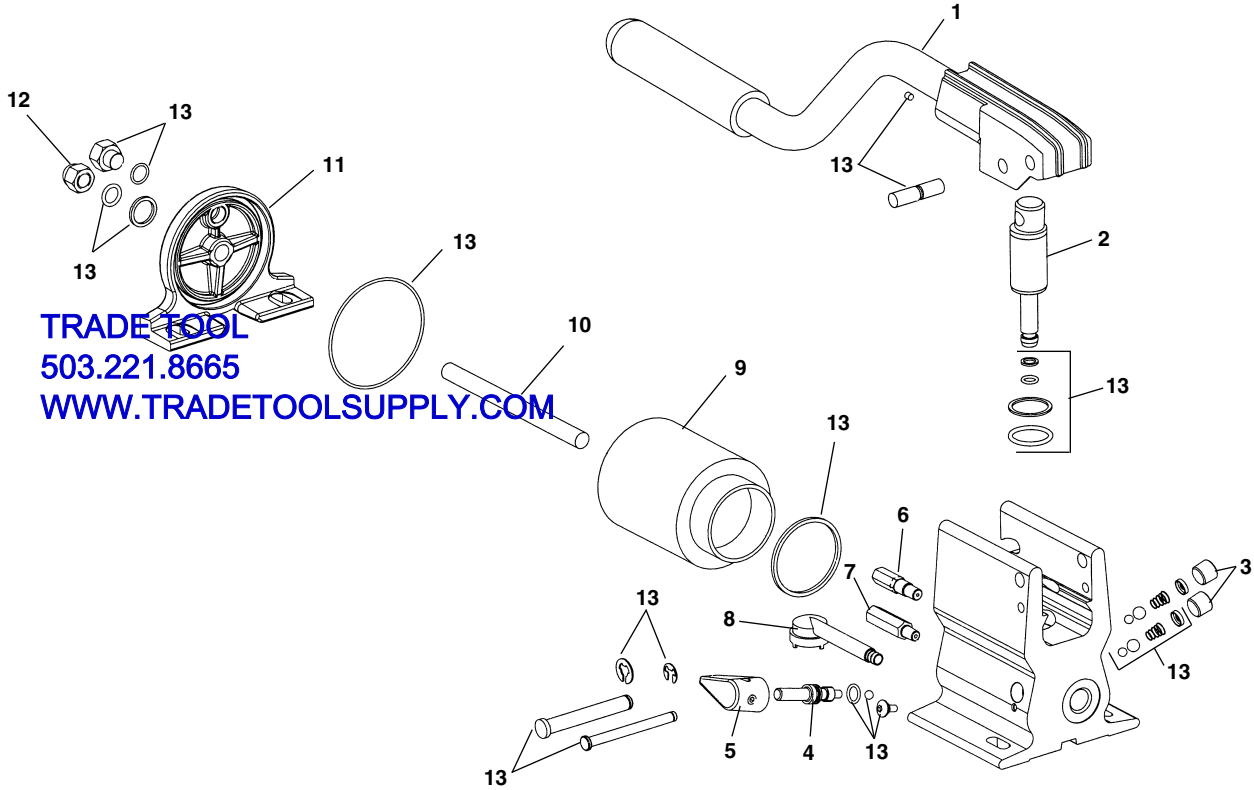

Hydraulic Pump, P392U001

TRADE TOOL
503.221.8665
WWW.TRADETOOLSUPPLY.COM

**NOTE: Order parts by Catalog Number only.
DO NOT order by Reference Number.**

Ref. No.	Catalog No.	Description
1	64427	Handle Assembly
2	97757	Plunger Assembly
3	63742	Pipe Plug (2)
4	97762	Valve Stem
5	64437	Release Knob
6	63752	Low Pressure Bypass
7	63757	High Pressure Relief
8	97782	Oil Filter
9	64412	Reservoir
10	64417	Tie Rod
11	97767	End Cap
12	63707	Acorn Nut
13	97772	Repair Kit