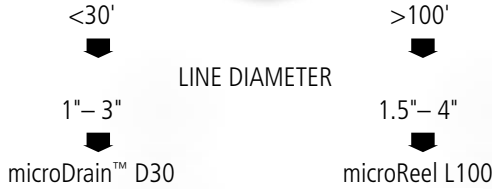

Product Selection

www.TradeToolSupply.com

REELS

MAXIMUM LINE DIAMETER <4"