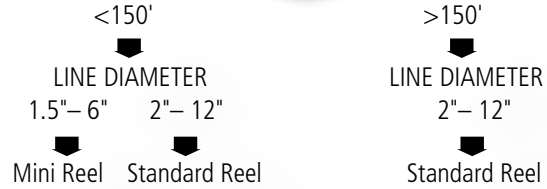

MAXIMUM LINE DIAMETER >4"

VIEWING, RECORDING & SHARING

VIEW ONLY

MiniPak LCDPak

DVD

DVDPak
4.3" OLED Screen 5.7" LCD Screen

DIGITAL

SeeSnake® Digital Adaptor* LT1000 Laptop Interface**
Options:
RiDGiDConnect™
USB
DVD

LOCATING RECEIVERS

SONDE/CAMERA/BEACON LOCATING

NaviTrack Scout®

SONDE & UTILITIES LOCATING

Plumbing Locating Utilities Locating
NaviTrack® II
Frequency Range
< 33 kHz 0-490 kHz
SR-20 SR-60

LOCATING TRANSMITTERS

PLUMBING LOCATING

5 Watt Power 10 Watt Power
NaviTrack Brick Transmitter Navitrack Line Transmitter

UTILITIES LOCATING

No LCD Display With LCD Display
ST-305 Transmitter
Use Induction Occasionally Use Induction Frequently
ST-510 Transmitter ST-33Q Transmitter